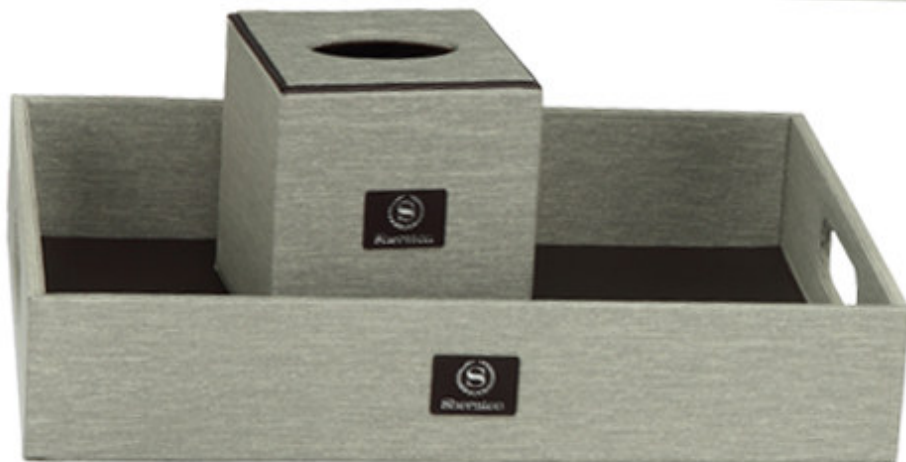

YRF
YRFTEXTILE.COM
K--35